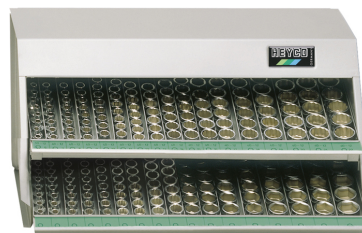

Dispenser cont. Socket and Screwdriver Socket, 3/8", 347 pcs.

sheet steel, for counter-display and wall mounting, simple re-filling of both dispenser units with removable upper tray, variable system of partitions permits composition of different assortments to choice. 157 bihexagon sockets MM, 190 screwdriver sockets.

| Details | |
|----------------|---------------|
| Code-No. | 00040750083 |
| Art. No. | 40-75-M |
| pcs. | 347 |
| Weight | 23230 |
| Packaging unit | 1 |
| EAN | 4024089098815 |

Details

Packaging cardboard