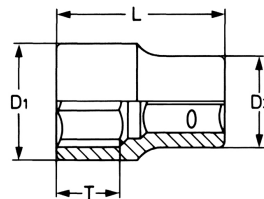

Socket, 3/8", 15 mm

DIN 3124 / ISO 2725, Chrome-Vanadium, CPP = chromium plated, fully polished, with ball retaining groove

Details	
Code-No.	00040601583
6Kt mm	15
L mm	27,0
T mm	13,0
D1 mm	21,0
D2 mm	21,0
Weight	39
Packaging unit	10
EAN	4024089098396