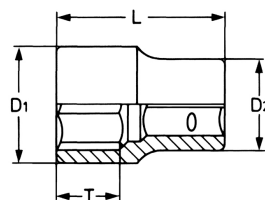

Socket, 3/8", 14 mm

DIN 3124 / ISO 2725, Chrome-Vanadium, CPP = chromium plated, fully polished, with ball retaining groove

Details	
Code-No.	00040601483
6Kt mm	14
L mm	26,0
T mm	10,5
D1 mm	19,6
D2 mm	19,6
Weight	32
Packaging unit	10
EAN	4024089098389