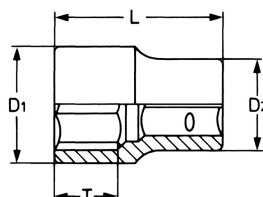

Socket, 3/8", 8 mm

DIN 3124 / ISO 2725, Chrome-Vanadium, CPP = chromium plated, fully polished, with ball retaining groove

Details	
Code-No.	00040600883
6Kt mm	8
L mm	25,5
T mm	8,0
D1 mm	12,0
D2 mm	17,0
Weight	20
Packaging unit	10
EAN	4024089098327