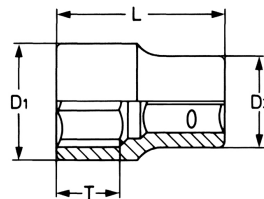

Socket, 3/8", 7 mm

DIN 3124 / ISO 2725, Chrome-Vanadium, CPP = chromium plated, fully polished, with ball retaining groove

Details	
Code-No.	00040600783
6Kt mm	7
L mm	25,5
T mm	8,0
D1 mm	10,9
D2 mm	17,0
Weight	18
Packaging unit	10
EAN	4024089099065