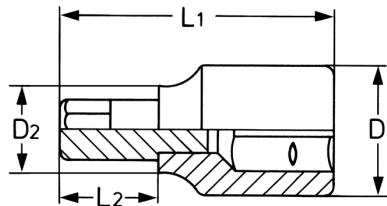

Screwdriver Socket for hexagon socket screws, 3/8", AF-3/8" 

DIN 7422/ISO 1174, socket bodies: Chrome-Vanadium, CPP = chromium plated, fully polished, with ball retaining groove, bits: special steel, PH = phosphated

Details	
Code-No.	00040313883
6Kt inside AF	3/8
L1 mm	42
L2 mm	12
D1 mm	19
D2 mm	16
Weight	49
Packaging unit	10

**Details**

EAN	4024089001846
-----	---------------

Packaging	cardboard
-----------	-----------