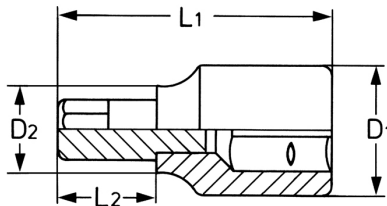

Screwdriver Socket for hexagon socket screws, 3/8", AF-3/8" 

DIN 7422/ISO 1174, socket bodies: Chrome-Vanadium, CPP = chromium plated, fully polished, with ball retaining groove, bits: special steel, PH = phosphated

Details	
Code-No.	00040313883
6Kt inside AF	3/8
L1 mm	42
L2 mm	12
D1 mm	19
D2 mm	16
Weight	49
Packaging unit	10

Details

EAN	4024089001846
-----	---------------

Packaging	cardboard
-----------	-----------