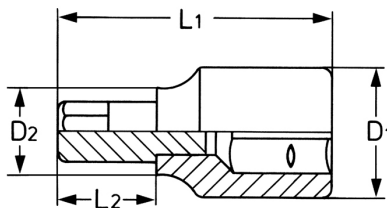

Screwdriver Socket for hexagon socket screws, 3/8", AF-3/8" 

DIN 7422/ISO 1174, socket bodies: Chrome-Vanadium, CPP = chromium plated, fully polished, with ball retaining groove, bits: special steel, PH = phosphated

Details	
Code-No.	00040313883
6Kt inside AF	3/8
L1 mm	42
L2 mm	12
D1 mm	19
D2 mm	16
Weight	49
Packaging unit	10

Details

EAN	4024089001846
Packaging	cardboard