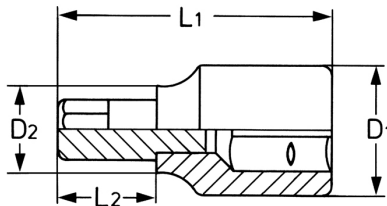

Screwdriver Socket for hexagon socket screws, 3/8", AF-1/4" 

DIN 7422/ISO 1174, socket bodies: Chrome-Vanadium, CPP = chromium plated, fully polished, with ball retaining groove, bits: special steel, PH = phosphated

Details	
Code-No.	00040313483
6Kt inside AF	1/4
L1 mm	42
L2 mm	12
D1 mm	19
D2 mm	15
Weight	43
Packaging unit	10

Details

EAN	4024089001822
-----	---------------

Packaging	cardboard
-----------	-----------