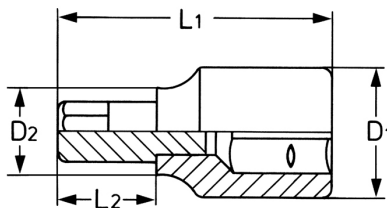

Screwdriver Socket for hexagon socket screws, 3/8", AF-1/8" 

DIN 7422/ISO 1174, socket bodies: Chrome-Vanadium, CPP = chromium plated, fully polished, with ball retaining groove, bits: special steel, PH = phosphated

Details	
Code-No.	00040313083
6Kt inside AF	1/8
L1 mm	42
L2 mm	12
D1 mm	19
D2 mm	14
Weight	40
Packaging unit	10