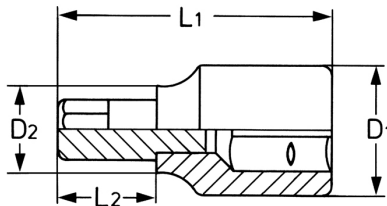

Screwdriver Socket for hexagon socket screws, 3/8", AF-1/8" 

DIN 7422/ISO 1174, socket bodies: Chrome-Vanadium, CPP = chromium plated, fully polished, with ball retaining groove, bits: special steel, PH = phosphated

Details	
Code-No.	00040313083
6Kt inside AF	1/8
L1 mm	42
L2 mm	12
D1 mm	19
D2 mm	14
Weight	40
Packaging unit	10

**Details**

EAN	4024089001785
-----	---------------

Packaging	cardboard
-----------	-----------