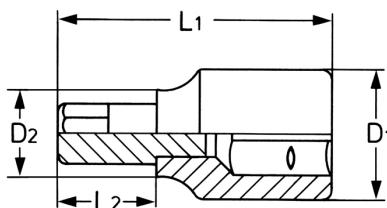

Screwdriver Socket for hexagon socket screws, 3/8", AF-1/8" 

DIN 7422/ISO 1174, socket bodies: Chrome-Vanadium, CPP = chromium plated, fully polished, with ball retaining groove, bits: special steel, PH = phosphated

Details	
Code-No.	00040313083
6Kt inside AF	1/8
L1 mm	42
L2 mm	12
D1 mm	19
D2 mm	14
Weight	40
Packaging unit	10

Details

EAN	4024089001785
Packaging	cardboard