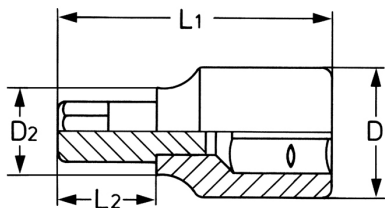

Screwdriver Socket for hexagon socket screws, 3/8", 5 mm

DIN 7422/ISO 1174, socket bodies: Chrome-Vanadium, CPP = chromium plated, fully polished, with ball retaining groove, bits: special steel, PH = phosphated

Details	
Code-No.	00040310283
6Kt inside mm	5
L1 mm	42
L2 mm	12
D1 mm	19
D2 mm	14
Weight	41
Packaging unit	10

Details

EAN	4024089001747
-----	---------------

Packaging	cardboard
-----------	-----------