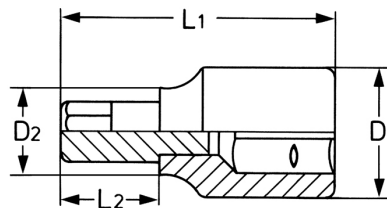

Screwdriver Socket for hexagon socket screws, 3/8", 4 mm

DIN 7422/ISO 1174, socket bodies: Chrome-Vanadium, CPP = chromium plated, fully polished, with ball retaining groove, bits: special steel, PH = phosphated

Details	
Code-No.	00040310183
6Kt inside mm	4
L1 mm	42
L2 mm	12
D1 mm	19
D2 mm	14
Weight	41
Packaging unit	10

Details

EAN	4024089001730
-----	---------------

Packaging	cardboard
-----------	-----------