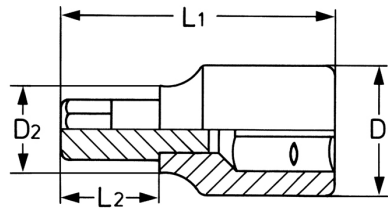

Screwdriver Socket for hexagon socket screws, 3/8", 4 mm

DIN 7422/ISO 1174, socket bodies: Chrome-Vanadium, CPP = chromium plated, fully polished, with ball retaining groove, bits: special steel, PH = phosphated

Details	
Code-No.	00040310183
6Kt inside mm	4
L1 mm	42
L2 mm	12
D1 mm	19
D2 mm	14
Weight	41
Packaging unit	10

**Details**

EAN	4024089001730
-----	---------------

Packaging	cardboard
-----------	-----------