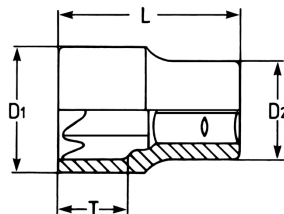

Socket, 3/8", E 14, for TORX®-head screws

Chrome-Vanadium, CPP = chromium plated, fully polished, with ball retaining groove, for TORX®-head screws

Details	
Code-No.	00040201483
E Torx	E 14
Torx mm	12,90
L mm	28
T mm	10
D1 mm	16,5
D2 mm	17
Weight	35
Packaging unit	10