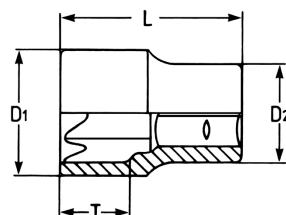

Socket, 3/8", E 12, for TORX®-head screws

Chrome-Vanadium, CPP = chromium plated, fully polished, with ball retaining groove, for TORX®-head screws

Details	
Code-No.	00040201283
E Torx	E 12
Torx mm	11,17
L mm	28
T mm	8
D1 mm	14,5
D2 mm	17
Weight	32
Packaging unit	10