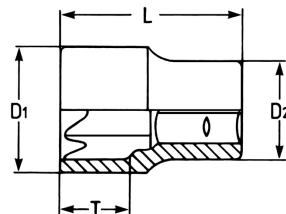

Socket, 3/8", E 8, for TORX®-head screws

Chrome-Vanadium, CPP = chromium plated, fully polished, with ball retaining groove, for TORX®-head screws

Details	
Code-No.	00040200883
E Torx	E 8
Torx mm	7,52
L mm	28
T mm	7
D1 mm	10,0
D2 mm	17
Weight	28
Packaging unit	10