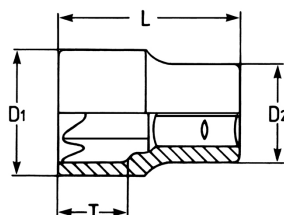

Socket, 3/8", E 8, for TORX®-head screws

Chrome-Vanadium, CPP = chromium plated, fully polished, with ball retaining groove, for TORX®-head screws

Details	
Code-No.	00040200883
E Torx	E 8
Torx mm	7,52
L mm	28
T mm	7
D1 mm	10,0
D2 mm	17
Weight	28
Packaging unit	10