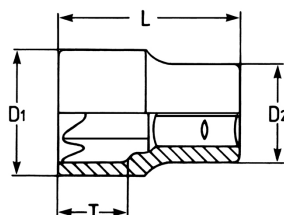

Socket, 3/8", E 7, for TORX®-head screws

Chrome-Vanadium, CPP = chromium plated, fully polished, with ball retaining groove, for TORX®-head screws

| Details | |
|----------------|-------------|
| Code-No. | 00040200783 |
| E Torx | E 7 |
| Torx mm | 6,22 |
| L mm | 28 |
| T mm | 7 |
| D1 mm | 9,0 |
| D2 mm | 17 |
| Weight | 25 |
| Packaging unit | 10 |