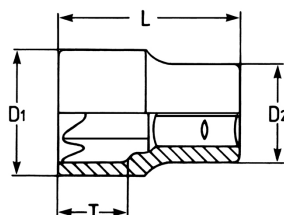

Socket, 3/8", E 7, for TORX®-head screws

Chrome-Vanadium, CPP = chromium plated, fully polished, with ball retaining groove, for TORX®-head screws

Details	
Code-No.	00040200783
E Torx	E 7
Torx mm	6,22
L mm	28
T mm	7
D1 mm	9,0
D2 mm	17
Weight	25
Packaging unit	10