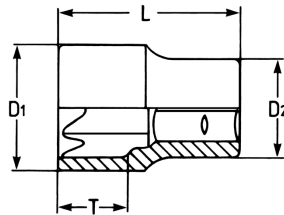

Socket, 3/8", E 6, for TORX®-head screws

Chrome-Vanadium, CPP = chromium plated, fully polished, with ball retaining groove, for TORX®-head screws

Details	
Code-No.	00040200683
E Torx	E 6
Torx mm	5,74
L mm	28
T mm	6
D1 mm	8,0
D2 mm	17
Weight	22
Packaging unit	10