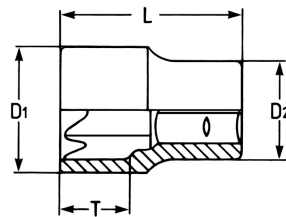

Socket, 3/8", E 5, for TORX®-head screws

Chrome-Vanadium, CPP = chromium plated, fully polished, with ball retaining groove, for TORX®-head screws

Details	
Code-No.	00040200583
E Torx	E 5
Torx mm	4,75
L mm	28
T mm	5
D1 mm	7,0
D2 mm	17
Weight	20
Packaging unit	10