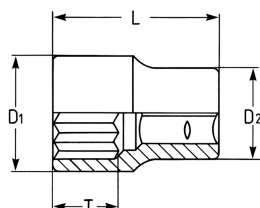

Socket, 3/8", AF, 5/16

DIN 3124 / ISO 2725, Chrome-Vanadium, CPP = chromium plated, fully polished, with ball retaining groove

Details	
Code-No.	00040031683
6Kt AF	5/16
L mm	25,5
T mm	8,0
D1 mm	12,0
D2 mm	17,0
Weight	20
Packaging unit	10
EAN	4024089098648