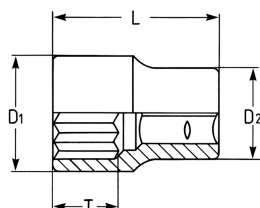

Socket, 3/8", AF, 9/32

DIN 3124 / ISO 2725, Chrome-Vanadium, CPP = chromium plated, fully polished, with ball retaining groove

Details	
Code-No.	00040031483
6Kt AF	9/32
L mm	25,5
T mm	8,0
D1 mm	11,0
D2 mm	17,0
Weight	18
Packaging unit	10
EAN	4024089098631