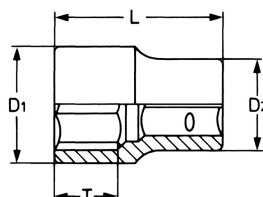

Socket, 1/4", AF, 3/16

DIN 3124 / ISO 2725, Chrome-Vanadium, CPP = chromium plated, fully polished, with ball retaining groove

Details	
Code-No.	00025630883
6Kt AF	3/16
L mm	25
D1 mm	7,8
D2 mm	11,8
T mm	7,5
Weight	10
Packaging unit	10
EAN	4024089001044