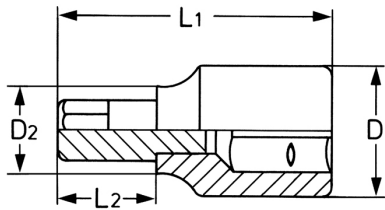

Screwdriver Socket for cross slot screws PHILLIPS-RECESS,   
 1/4", 2

socket bodies: Chrome-Vanadium, CPP = chromium plated, fully polished, with ball retaining groove, bits: special steel, PH = phosphated

Details	
Code-No.	00025320283
PH	2
L1 mm	34,5
L2 mm	15
D1 mm	12
D2 mm	11
Weight	14

**Details**

Packaging unit	10
EAN	4024089000900
Packaging	cardboard