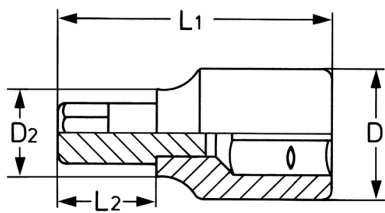

Screwdriver Socket for cross slot screws PHILLIPS-RECESS, 
 1/4", 1

socket bodies: Chrome-Vanadium, CPP = chromium plated, fully polished, with ball retaining groove, bits: special steel, PH = phosphated

Details	
Code-No.	00025320183
PH	1
L1 mm	34,5
L2 mm	15
D1 mm	12
D2 mm	11
Weight	13

Details

Packaging unit	10
EAN	4024089000894
Packaging	cardboard