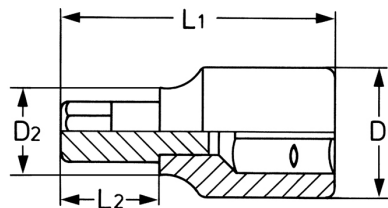

Screwdriver Socket for hexagon socket screws, 1/4", 4 mm

DIN 7422/ISO 1174, socket bodies: Chrome-Vanadium, CPP = chromium plated, fully polished, with ball retaining groove, bits: special steel, PH = phosphated

Details	
Code-No.	00025310283
6Kt inside mm	4
L1 mm	34,5
L2 mm	15
D1 mm	12
D2 mm	11
Weight	14
Packaging unit	10

Details

EAN	4024089000856
Packaging	cardboard