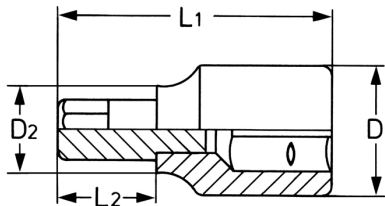

Screwdriver Socket for plain slot screws, 1/4", 6,5

socket bodies: Chrome-Vanadium, CPP = chromium plated, fully polished, with ball retaining groove, bits: special steel, PH = phosphated

Details	
Code-No.	00025300583
	6,5
	1,2
L1 mm	34,5
L2 mm	15
D1 mm	12
D2 mm	11
Weight	15