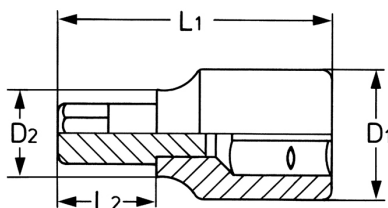

Screwdriver Socket for plain slot screws, 1/4", 5,5

socket bodies: Chrome-Vanadium, CPP = chromium plated, fully polished, with ball retaining groove, bits: special steel, PH = phosphated

Details	
Code-No.	00025300483
	5,5
	1,0
L1 mm	34,5
L2 mm	15
D1 mm	12
D2 mm	11
Weight	14