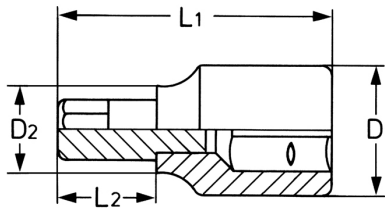

Screwdriver Socket for plain slot screws, 1/4", 4

socket bodies: Chrome-Vanadium, CPP = chromium plated, fully polished, with ball retaining groove, bits: special steel, PH = phosphated

Details	
Code-No.	00025300383
	4
	0,8
L1 mm	34,5
L2 mm	15
D1 mm	12
D2 mm	11
Weight	13

Details

Packaging unit	10
EAN	4024089000818
Packaging	cardboard