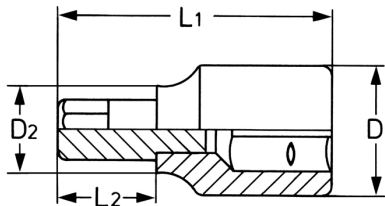

Screwdriver Socket for plain slot screws, 1/4", 3,5

socket bodies: Chrome-Vanadium, CPP = chromium plated, fully polished, with ball retaining groove, bits: special steel, PH = phosphated

Details	
Code-No.	00025300283
	3,5
	0,6
L1 mm	34,5
L2 mm	15
D1 mm	12
D2 mm	11
Weight	13

Details

Packaging unit	10
EAN	4024089000801
Packaging	cardboard