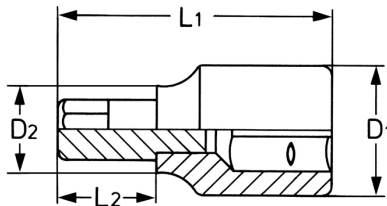

Screwdriver Socket for plain slot screws, 1/4", 3

socket bodies: Chrome-Vanadium, CPP = chromium plated, fully polished, with ball retaining groove, bits: special steel, PH = phosphated

Details	
Code-No.	00025300183
	3
	0,5
L1 mm	34,5
L2 mm	15
D1 mm	12
D2 mm	11
Weight	13