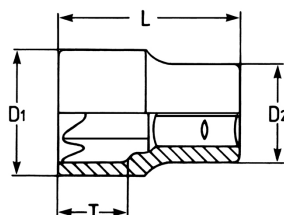

Socket, 1/4", E 10

Chrome-Vanadium, CPP = chromium plated, fully polished, with ball retaining groove, for TORX®-head screws

Details	
Code-No.	00025201083
E Torx	E 10
Torx mm	9,42
L mm	25
T mm	8
D1 mm	11,3
D2 mm	12
Weight	12
Packaging unit	10