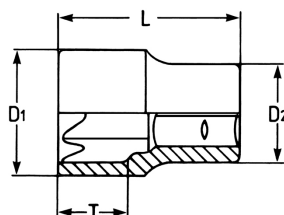

Socket, 1/4", E 8

Chrome-Vanadium, CPP = chromium plated, fully polished, with ball retaining groove, for TORX®-head screws

Details	
Code-No.	00025200883
E Torx	E 8
Torx mm	7,52
L mm	25
T mm	7
D1 mm	9,6
D2 mm	12
Weight	11
Packaging unit	10