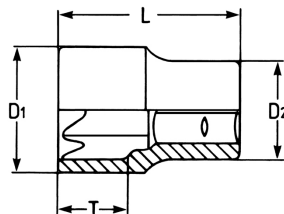

Socket, 1/4", E 5

Chrome-Vanadium, CPP = chromium plated, fully polished, with ball retaining groove, for TORX®-head screws

Details	
Code-No.	00025200583
E Torx	E 5
Torx mm	4,75
L mm	25
T mm	5
D1 mm	6,7
D2 mm	12
Weight	10
Packaging unit	10