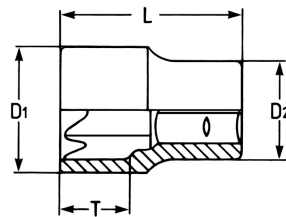

## Socket, 1/4", E 5

Chrome-Vanadium, CPP = chromium plated, fully polished, with ball retaining groove, for TORX®-head screws

Details	
Code-No.	00025200583
E Torx	E 5
Torx mm	4,75
L mm	25
T mm	5
D1 mm	6,7
D2 mm	12
Weight	10
Packaging unit	10