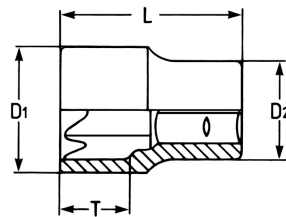

Socket, 1/4", E 4

Chrome-Vanadium, CPP = chromium plated, fully polished, with ball retaining groove, for TORX®-head screws

Details	
Code-No.	00025200483
E Torx	E 4
Torx mm	3,86
L mm	25
T mm	5
D1 mm	5,4
D2 mm	12
Weight	9
Packaging unit	10