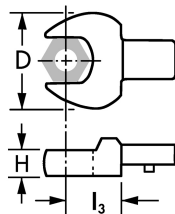

Einsteckmaulschlüssel, 14 mm

Chrom-Vanadium

| Details | |
|--------------------|-------------|
| Code-No. | 50895311480 |
| Art. Nr. | 50895-31 |
| 6Kt mm | 14 |
| L3 mm | 25,0 |
| D mm | 32,0 |
| H mm | 7,0 |
| für HEYTEC No. | 50895 |
| Gewicht | 130 |
| Verpackungseinheit | 1 |