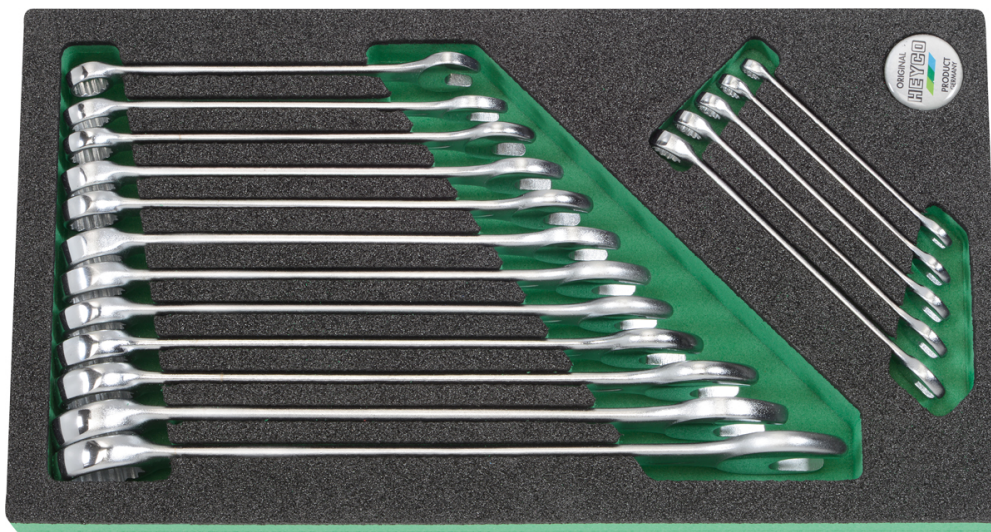

Ringmaulschlüssel-Satz, 6-24 mm, 17-tlg.

Modul, DIN 3113 A/ISO 3318, Chrom-Vanadium, verchromt, Kopf und Ring poliert,

Details	
Code-No.	00971000282
tlg.	17
Gewicht	1940
Verpackungseinheit	1
EAN	4024089120745
Verpackung	Module

Inhalt

Code-No.	Name	Menge
----------	------	-------

00400006082	Ringmaulschlüssel, 6 mm	1
00400007082	Ringmaulschlüssel, 7 mm	1
00400008082	Ringmaulschlüssel, 8 mm	1
00400009082	Ringmaulschlüssel, 9 mm	1
00400010082	Ringmaulschlüssel, 10 mm	1
00400011082	Ringmaulschlüssel, 11 mm	1
00400012082	Ringmaulschlüssel, 12 mm	1
00400013082	Ringmaulschlüssel, 13 mm	1
00400014082	Ringmaulschlüssel, 14 mm	1
00400015082	Ringmaulschlüssel, 15 mm	1
00400016082	Ringmaulschlüssel, 16 mm	1
00400017082	Ringmaulschlüssel, 17 mm	1
00400018082	Ringmaulschlüssel, 18 mm	1
00400019082	Ringmaulschlüssel, 19 mm	1
00400021082	Ringmaulschlüssel, 21 mm	1
00400022082	Ringmaulschlüssel, 22 mm	1
00400024082	Ringmaulschlüssel, 24 mm	1